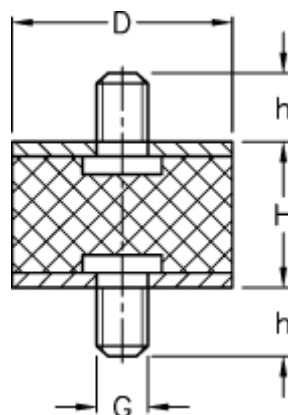

Article number: 51101123003860

Description: KLEE Vibration damper type 1
30-30-1, M8x12/M8x12, NBR - 57 shore

Measures

D = 30
G = M8
h = 12
H = 30